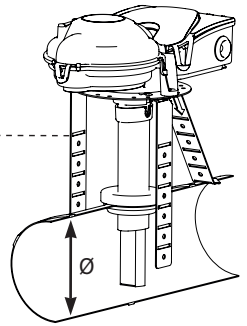

# UNIGUARD 8

IP65  
-20...+55°C

% ≤95 % RH

UG-MB-8  
Ø < 200

1

Ø < 200 mm (2/3 ft)

UG-MB-8

Ø > 200 mm (2/3 ft)

2

Ø 38 mm (1,5")

Ø 51 mm (2")

8

4

1

360°

2

3

Ø > 200 mm (2/3 ft)

5