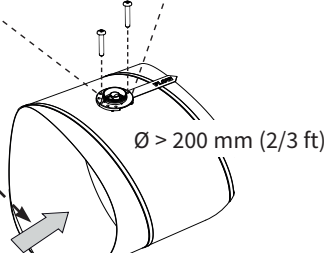

# UNIGUARD 8

IP65  
-20...+55°C

% ≤95 % RH

UG-MB-8  
Ø < 200

1

Ø < 200 mm (2/3 ft)

UG-MB-8

Ø > 200 mm (2/3 ft)

2

Ø 38 mm (1,5")

Ø 51 mm (2")

8

4

1

360°

2

3

Ø > 200 mm (2/3 ft)

5