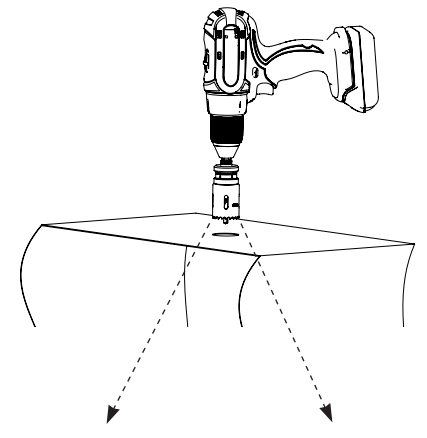

# UNIGUARD 8

IP65  
-20...+55°C

% ≤95 % RH

UG-MB-8  
Ø < 200

1

Ø < 200 mm (2/3 ft)

UG-MB-8

Ø > 200 mm (2/3 ft)

2

Ø 38 mm (1,5")

Ø 51 mm (2")

8

4

1

360°

2

3

Ø > 200 mm (2/3 ft)

5