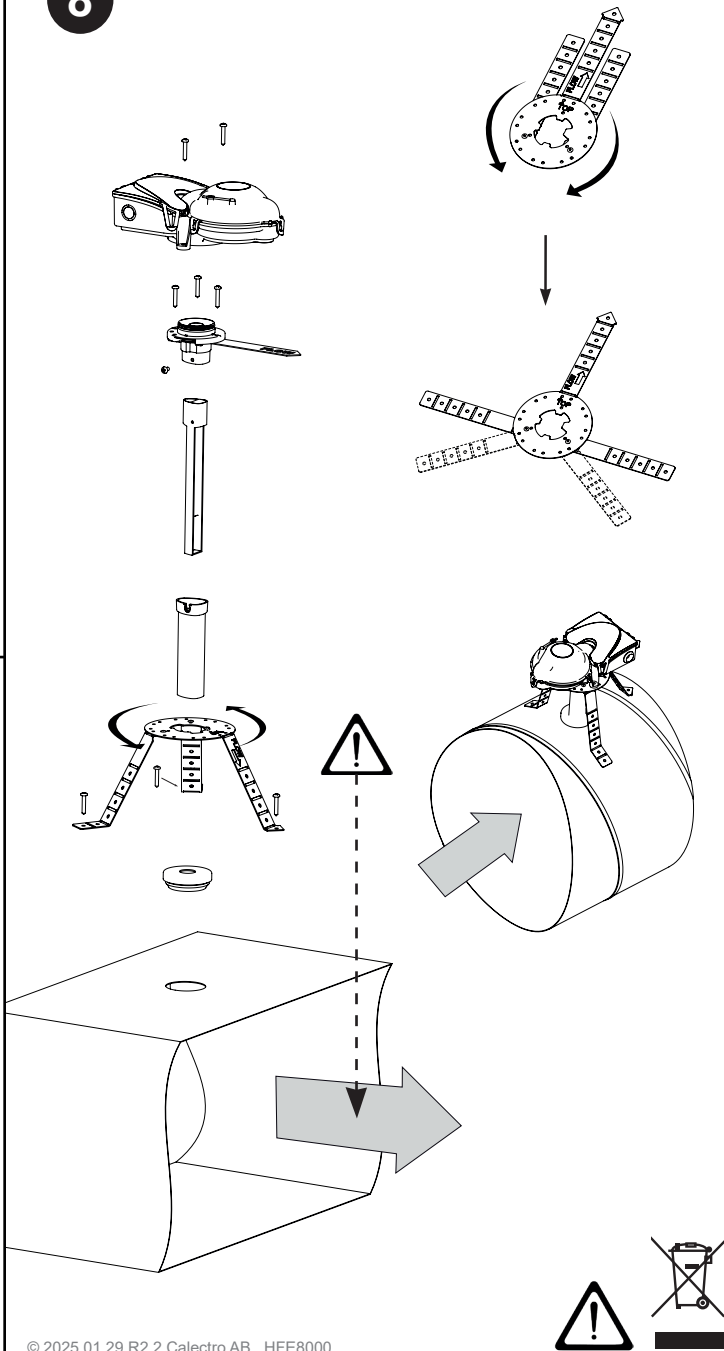

6

7

8

© 2025.01.29 R2.2 Calectro AB HFE8000

Calectro AB  
+46 31-69 53 00

info@calectro.se  
www.calectro.se

Quick guide UG8 with Power Sampling Tube

# UNIGUARD 8

IP65  
-20...+55°C

% ≤95 % RH

UG-MB-8  
Ø < 200

1

Ø < 200 mm (2/3 ft)

UG-MB-8

Ø > 200 mm (2/3 ft)

2

Ø 38 mm (1,5")

Ø 51 mm (2")

8

4

1

360°

2

3

Ø > 200 mm (2/3 ft)

5