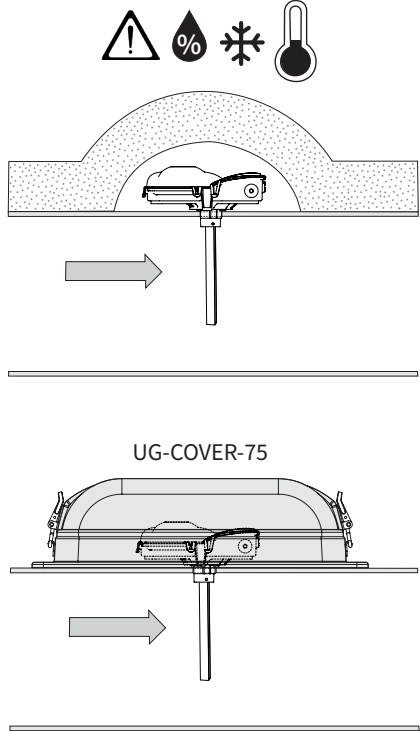

6

7

8

© 2025.01.29 R2.2 Calectro AB HFE8000

Calectro AB
+46 31-69 53 00

info@calectro.se
www.calectro.se

Quick guide UG8 with Power Sampling Tube

UNIGUARD 8

IP65
-20...+55°C

% ≤95 % RH

UG-MB-8
Ø < 200