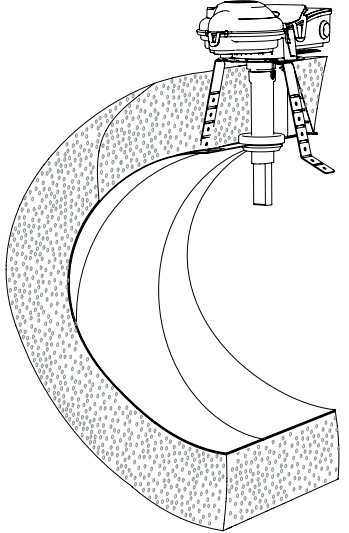

# UNIGUARD 8

IP65  
-20...+55°C

% ≤95 % RH

UG-MB-8  
Ø < 200

1

Ø < 200 mm (2/3 ft)

UG-MB-8

Ø > 200 mm (2/3 ft)

2

Ø 38 mm (1,5")

Ø 51 mm (2")

8

4

1

360°

2

3

Ø > 200 mm (2/3 ft)

5