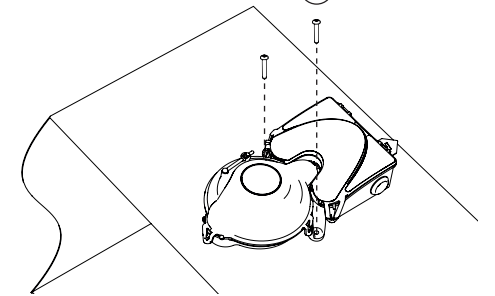

# UNIGUARD 8

IP65  
-20...+55°C

% ≤95 % RH

UG-MB-8  
Ø < 200

1

Ø < 200 mm (2/3 ft)

UG-MB-8

Ø > 200 mm (2/3 ft)

2

Ø 38 mm (1,5")

Ø 51 mm (2")

8

4

1

360°

2

3

Ø > 200 mm (2/3 ft)

5