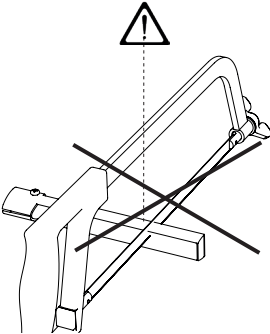

# UNIGUARD 8

IP65  
-20...+55°C

% ≤95 % RH

UG-MB-8  
Ø < 200

1

Ø < 200 mm (2/3 ft)

UG-MB-8

Ø > 200 mm (2/3 ft)

2

Ø 38 mm (1,5")

Ø 51 mm (2")

8

4

1

360°

2

3

Ø > 200 mm (2/3 ft)

5