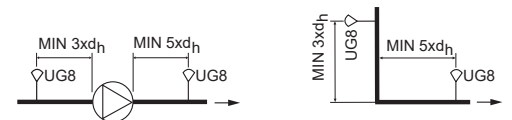

# UNIGUARD 8

IP65  
-20...+55°C

% ≤95 % RH

UG-MB-8  
Ø < 200

1

Ø < 200 mm (2/3 ft)

UG-MB-8

Ø > 200 mm (2/3 ft)

2

Ø 38 mm (1,5")

Ø 51 mm (2")

8

4

1

360°

2

3

Ø > 200 mm (2/3 ft)

5