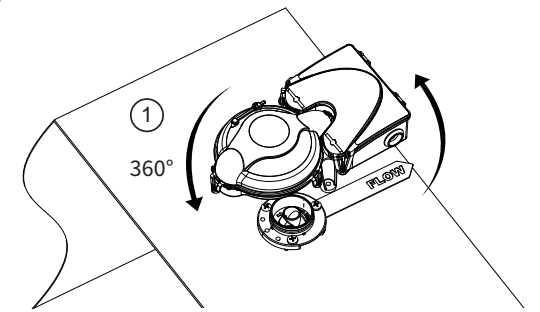

# UNIGUARD 8

IP65  
-20...+55°C

% ≤95 % RH

UG-MB-8  
Ø < 200

1

Ø < 200 mm (2/3 ft)

UG-MB-8

Ø > 200 mm (2/3 ft)

2

Ø 38 mm (1,5")

Ø 51 mm (2")

8

4

1

360°

2

3

Ø > 200 mm (2/3 ft)

5