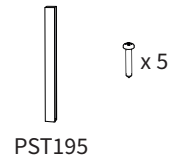

# UNIGUARD 8

IP65  
-20...+55°C

% ≤95 % RH

UG-MB-8  
Ø < 200

1

Ø < 200 mm (2/3 ft)

UG-MB-8

Ø > 200 mm (2/3 ft)

2

Ø 38 mm (1,5")

Ø 51 mm (2")

8

4

1

360°

2

3

Ø > 200 mm (2/3 ft)

5